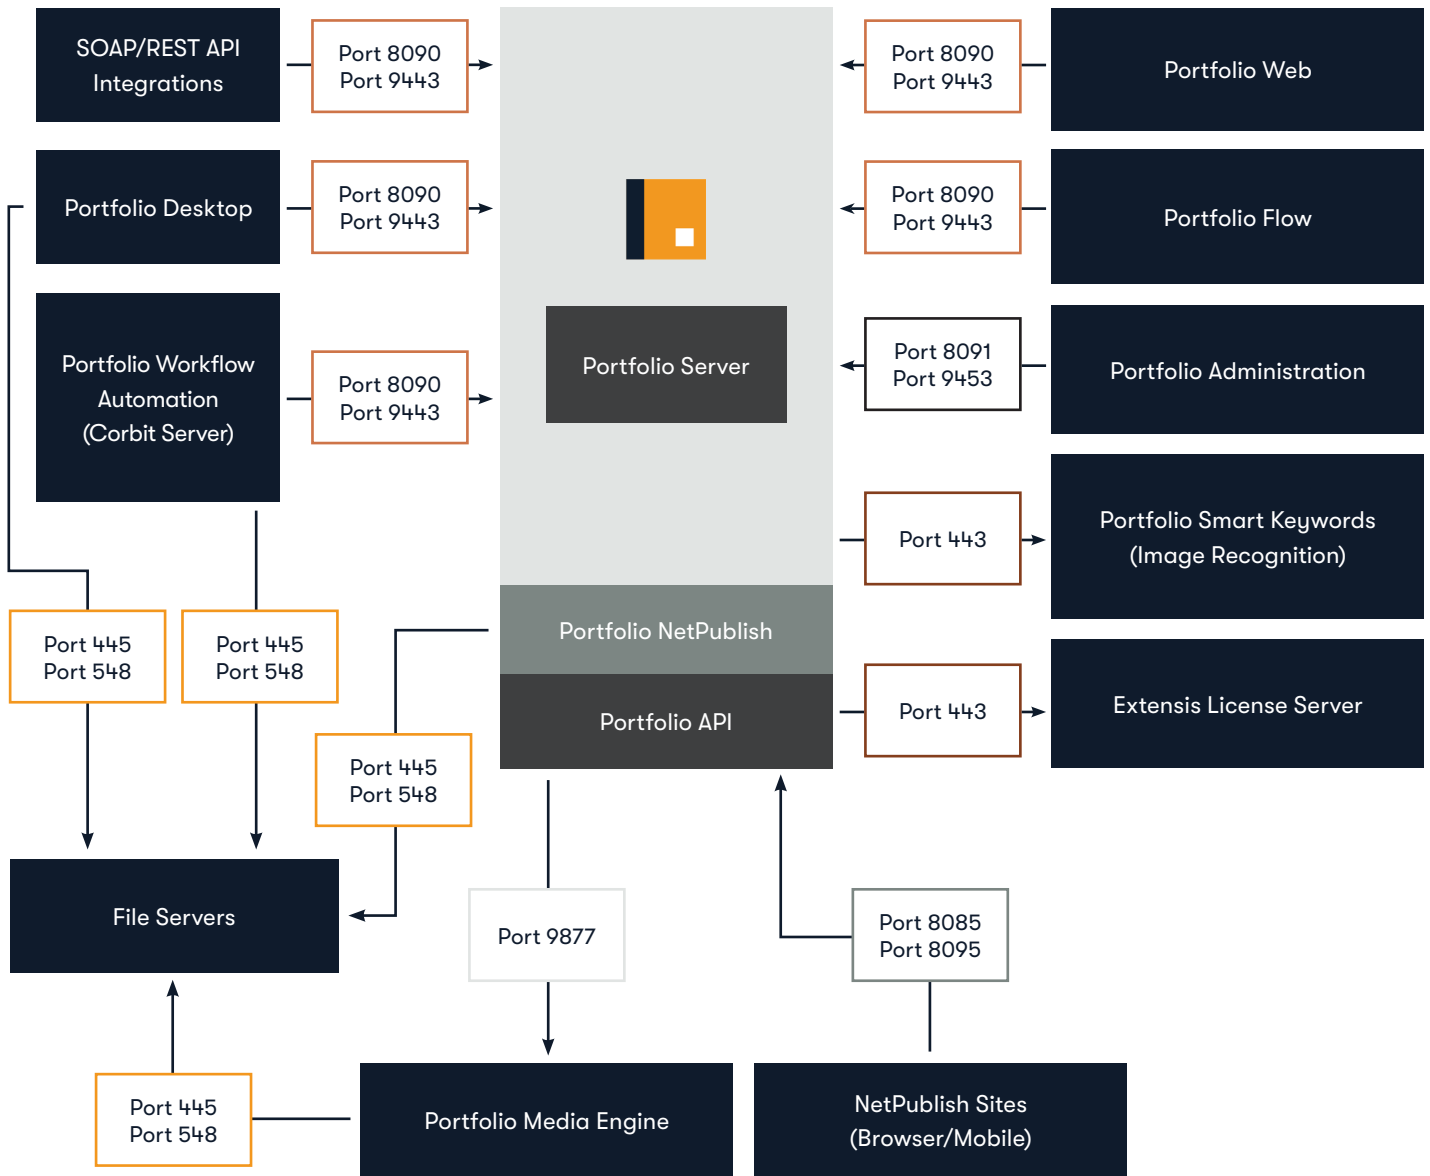

# Technical Schematic

- Access to License Server & Smart Keywords Provider, TCP Port 443
- Portfolio Service Over HTTP // Portfolio Flow // TCP Port 8090 (HTTP) // TCP Port 9443 (HTTPS)
- Access to Original Assets // TCP Port 445 (SMB) // TCP Port 548 (AFP)
- Portfolio Administration TCP Port 8091 (HTTP) // TCP Port 9453 (HTTPS)
- NetPublish Sites HTTP Access // TCP Port 8085 (HTTP) // TCP Port 8095 (HTTPS)
- Portfolio Media Engine // TCP Port 9877